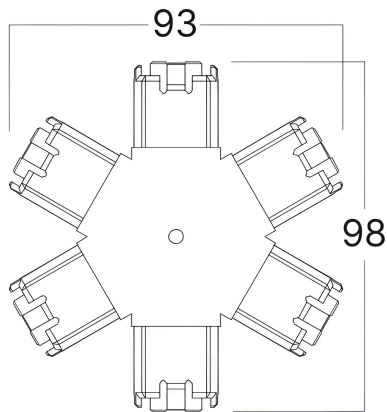

## TECHNISCHES DATENBLATT

MODELL

BN10-02510

BESCHREIBUNG

BRY-HEGZA-6 WAY-CLEAR-CONNECTOR

**Braytron**

HEXAGON

BN10-02510

6 WAY CONNECTOR

Warning! Maximum connection is up to max. 500W

180° CONNECTOR BN10-02500	90° CONNECTOR BN10-02501	T CONNECTOR BN10-02502	+ CONNECTOR BN10-02503	V CONNECTOR BN10-02504	Y CONNECTOR BN10-02505	180° CONNECTOR 3 WAY BN10-02506
180° CONNECTOR 3 WAY BN10-02507	K CONNECTOR BN10-02508	↑ CONNECTOR BN10-02509	4 WAY CONNECTOR BN10-02510	POWER ADAPTOR BN10-02520	30 CM POWER CORD BN10-02521	STEEL PENDANT KIT BN10-02522

PC DISMONTL TOOL  
BN10-02523

And many more layouts you can create...

**Braytron**

HEXAGON

BN10-02510

6 WAY CONNECTOR

Warning! Maximum connection is up to max. 500W

180° CONNECTOR BN10-02500	90° CONNECTOR BN10-02501	T CONNECTOR BN10-02502	+ CONNECTOR BN10-02503	V CONNECTOR BN10-02504	Y CONNECTOR BN10-02505	180° CONNECTOR 3 WAY BN10-02506
180° CONNECTOR 3 WAY BN10-02507	K CONNECTOR BN10-02508	↑ CONNECTOR BN10-02509	4 WAY CONNECTOR BN10-02510	POWER ADAPTOR BN10-02520	30 CM POWER CORD BN10-02521	STEEL PENDANT KIT BN10-02522