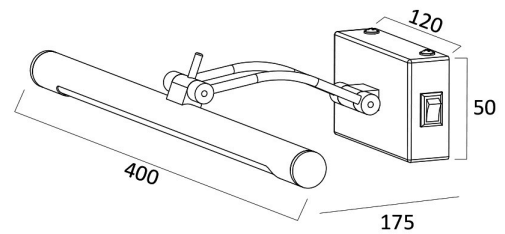

Braytron

TECHNICAL DATA SHEET

MODEL	BN12-00885
DESCRIPTION	BRY-SARA-400-8W-3CCT-CHR-IP20-MIRROR LAMP

3 CCT

BRAYTRON SRL

MUNICIPIUL BUCUREȘTI, SECTOR 6, BLD. IULIU MANIU, NR.616, CORP B, ET.1,BUCUREȘTI, Sector 6(RO)
info@braytron.com
www.braytron.com

General Characteristics

Model No	: BN12-00885
Main Family	: Decorative LED
Sub Family	: Picture & Mirror Light
Type	: Mirror
Body Color	: Chrome
Lamp Shape	: Non-Directional
Dimmable	: Not-Dimmable
Light Source	: LED
Warranty	: 2 Years
Class	: CLASS I
IP	: IP20

Product Characteristics

Wattage	: 8
Color Temperature	: 3IN1
Quse Lumen	: 700
Color Rendering Index (CRI)	: ≥ 80
Energy Efficiency Level	: F
Beam Angle	: 120°

Electrical Characteristics

Lifetime	: 20000 h
Voltage	: 220-240V 50/60Hz
Power Factor	: $>0,5$
Material	: Metal-PC
Working Temperature	: -20°C ~ +40°C

Dimensions & Weight

P. Length	: 400 mm
P. Width	: 120 mm
P. Height	: 175 mm
Weight	: 370 gr

Package Informations

N.W.	: 3,7 kgs
G.W.	: 5,7 kgs
PCS/CTN	: 10
Length	: 46 cm
Width	: 31,5 cm
Height	: 37 cm
EAN	: 5949097729638