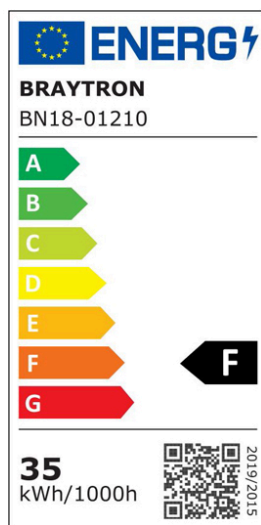

Braytron

TECHNICAL DATA SHEET

MODEL

BN18-01210

DESCRIPTION

BRY-PROLINE-PS-35W-1.2MT-PLS-4000K-LED WALL LIGHT

IP40

BRAYTRON SRL

MUNICIPIUL BUCUREȘTI, SECTOR 6, BLD. IULIU MANIU, NR.616, CORP B, ET.1,BUCUREȘTI, Sector 6(RO)
info@braytron.com
www.braytron.com

General Characteristics

Model No	:	BN18-01210
Main Family	:	Indoor Lighting
Sub Family	:	LED Batten Light
Type	:	Batten Light
Body Color	:	White
Lamp Shape	:	Non-Directional
Dimmable	:	Not-Dimmable
Light Source	:	LED
Warranty	:	2 Years
Class	:	Class II
IP	:	IP40

Product Characteristics

Wattage	:	35
Color Temperature	:	4000K
Quse Lumen	:	3600
Color Rendering Index (CRI)	:	≥80
Energy Efficiency Level	:	F
Beam Angle	:	110°

Electrical Characteristics

Lifetime	:	20000 h
Voltage	:	220-240V 50/60Hz
Power Factor	:	>0,9
Material	:	PC
Working Temperature	:	-20°C ~ +40°C