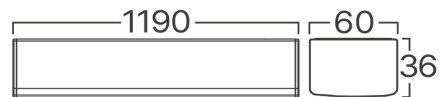

Braytron

TECHNICAL DATA SHEET

MODEL	BN20-11280
DESCRIPTION	BRY-PROLINE-PT-36W-1.2MT-WHT-3IN1-LED BATTEN

BRAYTRON SRL

MUNICIPIUL BUCUREȘTI, SECTOR 6, BLD. IULIU MANIU, NR.616, CORP B, ET.1,BUCUREȘTI, Sector 6(RO)
info@braytron.com
www.braytron.com