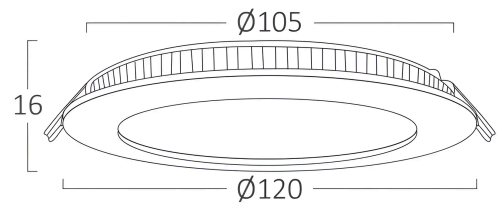

## TECHNICAL DATA SHEET

MODEL	BP01-30610
DESCRIPTION	BRY-SMD-CRD-6W-4INC-WHT-4000K-LED PANEL LIGHT

BRAYTRON SRL

MUNICIPIUL BUCUREȘTI, SECTOR 6, BLD. IULIU MANIU, NR.616, CORP B, ET.1,BUCUREȘTI, Sector 6(RO)  
info@braytron.com  
www.braytron.com

### General Characteristics

Model No	:	BP01-30610
Main Family	:	Indoor Lighting
Sub Family	:	LED Small Panel
Type	:	Recessed Panel
Body Color	:	White
Lamp Shape	:	Non-Directional
Dimmable	:	Not-Dimmable
Light Source	:	LED
Warranty	:	2 Years
Class	:	CLASS II
IP	:	IP20

### Dimensions & Weight

Diameter	:	120 mm
P. Height	:	16 mm
Cutout	:	105 mm
Weight	:	96 gr

### Package Informations

N.W.	:	5,8 kgs
G.W.	:	7,95 kgs
PCS/CTN	:	60
Length	:	48 cm
Width	:	32 cm
Height	:	27,5 cm
EAN	:	5949097701818