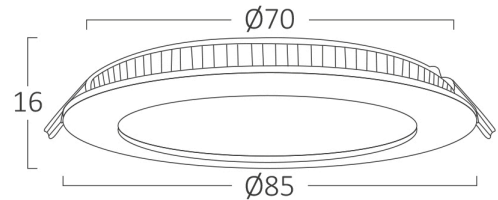

Braytron

TECHNICAL DATA SHEET

MODEL	BP01-40310
DESCRIPTION	BRY-SMD-CRD-3W-3INCH-WHT-4000K-SMD LED PANEL LIGHT

BRAYTRON SRL

MUNICIPIUL BUCUREȘTI, SECTOR 6, BLD. IULIU MANIU, NR.616, CORP B, ET.1,BUCUREȘTI, Sector 6(RO)
info@braytron.com
www.braytron.com

General Characteristics

Model No	:	BP01-40310
Main Family	:	Indoor Lighting
Sub Family	:	LED Small Panel
Type	:	Recessed Panel
Body Color	:	White
Lamp Shape	:	Non-Directional
Dimmable	:	Not-Dimmable
Light Source	:	LED
Warranty	:	2 Years
Class	:	CLASS II
IP	:	IP20

Product Characteristics

Wattage	:	3
Color Temperature	:	4000K
Quse Lumen	:	150
Color Rendering Index (CRI)	:	≥80
Energy Efficiency Level	:	G
Beam Angle	:	120°

Electrical Characteristics

Lifetime	:	20000 h
Voltage	:	220-240V 50/60Hz
Power Factor	:	>0,5
Material	:	Aluminium
Working Temperature	:	-20°C ~ +40°C

Dimensions & Weight

Diameter	:	85 mm
P. Height	:	16 mm
Cutout	:	70 mm
Weight	:	58 gr

Package Informations

N.W.	:	4,6 kgs
G.W.	:	6,9 kgs
PCS/CTN	:	80
Length	:	53 cm
Width	:	32 cm
Height	:	20,5 cm
EAN	:	5949097748967