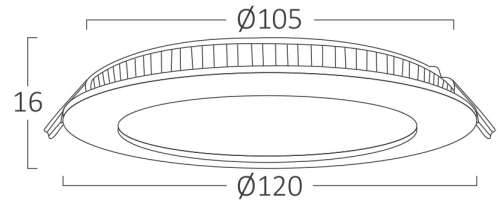

## TECHNICAL DATA SHEET

MODEL	BP01-40600
DESCRIPTION	BRY-SMD-CRD-6W-4INCH-WHT-3000K-SMD LED PANEL LIGHT

BRAYTRON SRL

MUNICIPIUL BUCUREȘTI, SECTOR 6, BLD. IULIU MANIU, NR.616, CORP B, ET.1,BUCUREȘTI, Sector 6(RO)  
info@braytron.com  
www.braytron.com

## General Characteristics

Model No	:	BP01-40600
Main Family	:	Indoor Lighting
Sub Family	:	LED Small Panel
Type	:	Recessed Panel
Body Color	:	White
Lamp Shape	:	Non-Directional
Dimmable	:	Not-Dimmable
Light Source	:	LED
Warranty	:	2 Years
Class	:	CLASS II
IP	:	IP20

## Dimensions & Weight

Diameter	:	120 mm
P. Height	:	16 mm
Cutout	:	105 mm
Weight	:	86 gr

## Package Informations

N.W.	:	5,2 kgs
G.W.	:	7,35 kgs
PCS/CTN	:	60
Length	:	47,5 cm
Width	:	32 cm
Height	:	27,5 cm
EAN	:	5949097748981