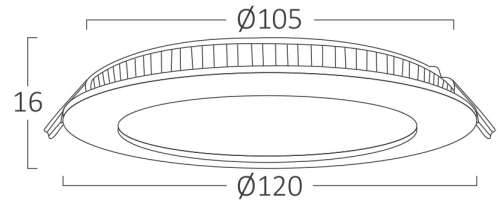

Braytron

TECHNICAL DATA SHEET

MODEL	BP01-40610
DESCRIPTION	BRY-SMD-CRD-6W-4INCH-WHT-4000K-SMD LED PANEL LIGHT

BRAYTRON SRL

MUNICIPIUL BUCUREȘTI, SECTOR 6, BLD. IULIU MANIU, NR.616, CORP B, ET.1,BUCUREȘTI, Sector 6(RO)
info@braytron.com
www.braytron.com

General Characteristics

Model No	:	BP01-40610
Main Family	:	Indoor Lighting
Sub Family	:	LED Small Panel
Type	:	Recessed Panel
Body Color	:	White
Lamp Shape	:	Non-Directional
Dimmable	:	Not-Dimmable
Light Source	:	LED
Warranty	:	2 Years
Class	:	CLASS II
IP	:	IP20

Product Characteristics

Wattage	:	6
Color Temperature	:	4000K
Quse Lumen	:	350
Color Rendering Index (CRI)	:	≥80
Energy Efficiency Level	:	G
Beam Angle	:	120°

Electrical Characteristics

Lifetime	:	20000 h
Voltage	:	220-240V 50/60Hz
Power Factor	:	>0,5
Material	:	Aluminium
Working Temperature	:	-20°C ~ +40°C

Dimensions & Weight

Diameter	:	120 mm
P. Height	:	16 mm
Cutout	:	105 mm
Weight	:	86 gr

Package Informations

N.W.	:	5,2 kgs
G.W.	:	7,35 kgs
PCS/CTN	:	60
Length	:	47,5 cm
Width	:	32 cm
Height	:	27,5 cm
EAN	:	5949097748998