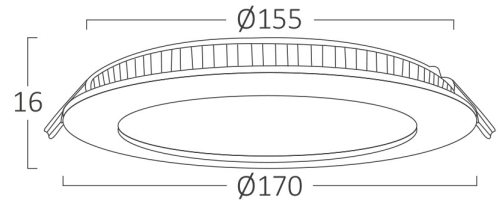

Braytron

TECHNICAL DATA SHEET

MODEL	BP01-41210
DESCRIPTION	BRY-SMD-CRD-12W-6INCH-WHT-4000K-SMD LED PANEL LIGH

BRAYTRON SRL

MUNICIPIUL BUCUREȘTI, SECTOR 6, BLD. IULIU MANIU, NR.616, CORP B, ET.1,BUCUREȘTI, Sector 6(RO)
info@braytron.com
www.braytron.com

General Characteristics

Model No	:	BP01-41210
Main Family	:	Indoor Lighting
Sub Family	:	LED Small Panel
Type	:	Recessed Panel
Body Color	:	White
Lamp Shape	:	Non-Directional
Dimmable	:	Not-Dimmable
Light Source	:	LED
Warranty	:	2 Years
Class	:	CLASS II
IP	:	IP20

Product Characteristics

Wattage	:	12
Color Temperature	:	4000K
Quse Lumen	:	910
Color Rendering Index (CRI)	:	≥80
Energy Efficiency Level	:	F
Beam Angle	:	120°

Electrical Characteristics

Lifetime	:	20000 h
Voltage	:	220-240V 50/60Hz
Power Factor	:	>0,5
Material	:	Aluminium
Working Temperature	:	-20°C ~ +40°C

Dimensions & Weight

Diameter	:	170 mm
P. Height	:	16 mm
Cutout	:	155 mm
Weight	:	147 gr

Package Informations

N.W.	:	5,9 kgs
G.W.	:	8,25 kgs
PCS/CTN	:	40
Length	:	42,5 cm
Width	:	31 cm
Height	:	38,5 cm
EAN	:	5949097749025