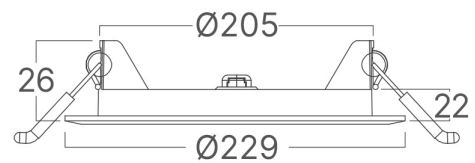

Braytron

TECHNICAL DATA SHEET

MODEL	BP01-91810
DESCRIPTION	BRY-SMD-CRP-18W-RND-DIM-8INC-WHT-4000K-LED PANEL

IP40

BRAYTRON SRL

MUNICIPIUL BUCUREȘTI, SECTOR 6, BLD. IULIU MANIU, NR.616, CORP B, ET.1,BUCUREȘTI, Sector 6(RO)
info@braytron.com
www.braytron.com

General Characteristics

Model No	:	BP01-91810
Main Family	:	Indoor Lighting
Sub Family	:	LED Small Panel
Type	:	Recessed Panel
Body Color	:	White
Lamp Shape	:	Non-Directional
Dimmable	:	Dimmable
Light Source	:	LED
Warranty	:	2 Years
Class	:	Class II
IP	:	IP40

Product Characteristics

Wattage	:	18
Color Temperature	:	4000K
Quse Lumen	:	1800
Color Rendering Index (CRI)	:	≥80
Energy Efficiency Level	:	F
Beam Angle	:	120°

Electrical Characteristics

Lifetime	:	20000 h
Voltage	:	220-240V 50/60Hz
Power Factor	:	>0,7
Material	:	PC
Working Temperature	:	-20°C ~ +40°C

Dimensions & Weight

Diameter	:	229 mm
P. Height	:	26 mm
Cutout	:	205 mm
Weight	:	270 gr

Package Informations

N.W.	:	5,40 kgs
G.W.	:	7,75 kgs
PCS/CTN	:	20
Length	:	475 mm
Width	:	445 mm
Height	:	255 mm
EAN	:	5949097731549