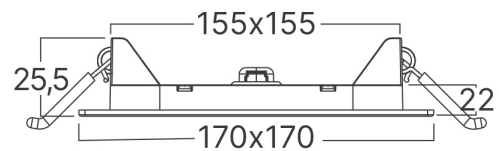

Braytron

TECHNICAL DATA SHEET

MODEL	BP02-61210
DESCRIPTION	BRY-SMD-CSP-12W-SQR-6INC-WHT-4000K-LED PANEL

IP40

BRAYTRON SRL

MUNICIPIUL BUCUREȘTI, SECTOR 6, BLD. IULIU MANIU, NR.616, CORP B, ET.1,BUCUREȘTI, Sector 6(RO)
info@braytron.com
www.braytron.com

General Characteristics

Model No	:	BP02-61210
Main Family	:	Indoor Lighting
Sub Family	:	LED Small Panel
Type	:	Recessed Panel
Body Color	:	White
Lamp Shape	:	Non-Directional
Dimmable	:	Not-Dimmable
Light Source	:	LED
Warranty	:	2 Years
Class	:	Class II
IP	:	IP40

Product Characteristics

Wattage	:	12
Color Temperature	:	4000K
Quse Lumen	:	1120
Color Rendering Index (CRI)	:	≥80
Energy Efficiency Level	:	F
Beam Angle	:	120°

Electrical Characteristics

Lifetime	:	20000 h
Voltage	:	220-240V 50/60Hz
Power Factor	:	>0,5
Material	:	PC
Working Temperature	:	-20°C ~ +40°C

Dimensions & Weight

P. Length	:	170 mm
P. Width	:	170 mm
P. Height	:	26 mm
Cutout	:	150x150 mm
Weight	:	205 gr

Package Informations

N.W.	:	4,10 kgs
G.W.	:	5,90 kgs
PCS/CTN	:	20
Length	:	430 mm
Width	:	405 mm
Height	:	200 mm
EAN	:	5949097711947