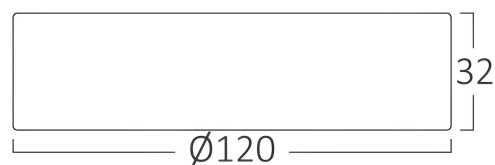

Braytron

FISA TEHNICA

MODEL BP03-30610

DESCRIERE BRY-SMD-SRD-6W-RND-WHT-4000K-LED PANEL LIGHT

BRAYTRON SRL

MUNICIPIUL BUCUREȘTI, SECTOR 6, BLD. IULIU MANIU, NR.616, CORP B, ET.1,BUCUREȘTI,Sector 6(RO)
info@braytron.com
www.braytron.com

General Characteristics

Model No	:	BP03-30610
Main Family	:	Indoor Lighting
Sub Family	:	LED Small Panel
Type	:	Surface Panel
Body Color	:	White
Lamp Shape	:	Non-Directional
Dimmable	:	Not-Dimmable
Light Source	:	LED
Warranty	:	2 Years
Class	:	CLASS II
IP	:	IP20

Product Characteristics

Wattage	:	6
Color Temperature	:	4000K
Quse Lumen	:	350
Color Rendering Index (CRI)	:	≥80
Energy Efficiency Level	:	G
Beam Angle	:	120°

Electrical Characteristics

Lifetime	:	20000 h
Voltage	:	220-240V 50/60Hz
Power Factor	:	>0,5
Material	:	Aluminium
Working Temperature	:	-20°C ~ +40°C

Dimensions & Weight

Diameter	:	120 mm
P. Height	:	32 mm
Weight	:	121 gr

Package Informations

N.W.	:	7,25 kgs
G.W.	:	9,45 kgs
PCS/CTN	:	60
Length	:	39,5 cm
Width	:	39,5 cm
Height	:	27,5 cm
EAN	:	5949097710483