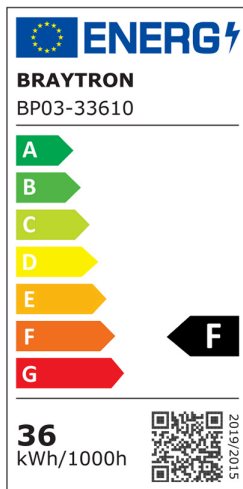

Braytron

TECHNICAL DATA SHEET

MODEL	BP03-33610
DESCRIPTION	BRY-SMD-SRD-36W-RND-WHT-4000K-LED PANEL

BRAYTRON SRL

MUNICIPIUL BUCUREȘTI, SECTOR 6, BLD. IULIU MANIU, NR.616, CORP B, ET.1,BUCUREȘTI, Sector 6(RO)
info@braytron.com
www.braytron.com

General Characteristics

Model No	:	BP03-33610
Main Family	:	Indoor Lighting
Sub Family	:	LED Small Panel
Type	:	Surface Frame
Body Color	:	White
Lamp Shape	:	Non-Directional
Dimmable	:	Not-Dimmable
Light Source	:	LED
Warranty	:	2 years
Class	:	Class II
IP	:	IP20

Product Characteristics

Wattage	:	36
Color Temperature	:	4000K
Quse Lumen	:	3720
Color Rendering Index (CRI)	:	>80
Energy Efficiency Level	:	F
Beam Angle	:	120°

Electrical Characteristics

Lifetime	:	20000 h
Voltage	:	220-240V 50/60Hz
Power Factor	:	>0,5
Material	:	Aluminium
Working Temperature	:	-20°C ~ +40°C