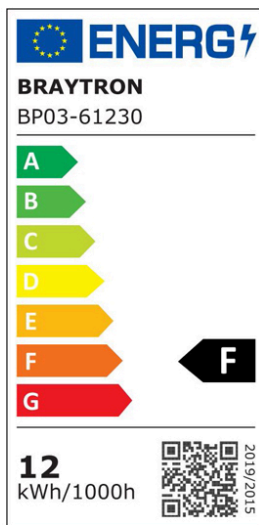

Braytron

TECHNICAL DATA SHEET

MODEL	BP03-61230
DESCRIPTION	BRY-SMD-SRP-12W-RND-WHT-6500K-LED PANEL

IP40

BRAYTRON SRL

MUNICIPIUL BUCUREȘTI, SECTOR 6, BLD. IULIU MANIU, NR.616, CORP B, ET.1,BUCUREȘTI,Sector 6(RO)
info@braytron.com
www.braytron.com

General Characteristics

Model No	:	BP03-61230
Main Family	:	Indoor Lighting
Sub Family	:	LED Small Panel
Type	:	Surface Frame
Body Color	:	White
Lamp Shape	:	Non-Directional
Dimmable	:	Not-Dimmable
Light Source	:	LED
Warranty	:	2 Years
Class	:	Class II
IP	:	IP40

Product Characteristics

Wattage	:	12
Color Temperature	:	6500K
Quse Lumen	:	1120
Color Rendering Index (CRI)	:	≥80
Energy Efficiency Level	:	F
Beam Angle	:	120°

Electrical Characteristics

Lifetime	:	20000 h
Voltage	:	220-240V 50/60Hz
Power Factor	:	>0,5
Material	:	PC
Working Temperature	:	-20°C ~ +40°C

Dimensions & Weight

Diameter	:	172 mm
P. Height	:	33 mm
Weight	:	215 gr

Package Informations

N.W.	:	4,30 kgs
G.W.	:	6,20 kgs
PCS/CTN	:	20
Length	:	435 mm
Width	:	375 mm
Height	:	205 mm
EAN	:	5949097712135