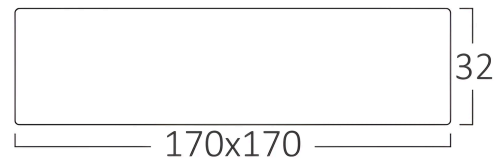

Braytron

FISA TEHNICA

MODEL BP04-31200

DESCRIERE BRY-SMD-SRD-12W-SQR-WHT-3000K-LED PANEL LIGHT

BRAYTRON SRL

MUNICIPIUL BUCUREȘTI, SECTOR 6, BLD. IULIU MANIU, NR.616, CORP B, ET.1,BUCUREȘTI, Sector 6(RO)

info@braytron.com

www.braytron.com

General Characteristics

Model No	:	BP04-31200
Main Family	:	Indoor Lighting
Sub Family	:	LED Small Panel
Type	:	Surface Panel
Body Color	:	White
Lamp Shape	:	Non-Directional
Dimmable	:	Not-Dimmable
Light Source	:	LED
Warranty	:	2 Years
Class	:	CLASS II
IP	:	IP20

Product Characteristics

Wattage	:	12
Color Temperature	:	3000K
Quse Lumen	:	910
Color Rendering Index (CRI)	:	≥80
Energy Efficiency Level	:	F
Beam Angle	:	120°

Electrical Characteristics

Lifetime	:	20000 h
Voltage	:	220-240V 50/60Hz
Power Factor	:	>0,5
Material	:	Aluminium
Working Temperature	:	-20°C ~ +40°C

Dimensions & Weight

P. Length	:	170 mm
P. Width	:	170 mm
P. Height	:	32 mm
Weight	:	234 gr

Package Informations

N.W.	:	9,35 kgs
G.W.	:	11,7 kgs
PCS/CTN	:	40
Length	:	39 cm
Width	:	37 cm
Height	:	37 cm
EAN	:	5949097702006