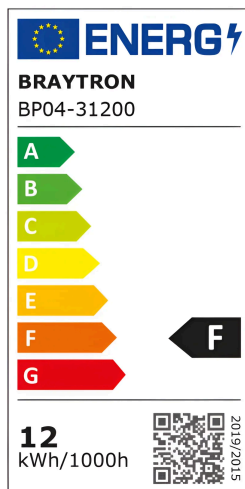

Braytron

FISA TEHNICA

MODEL BP04-31200

DESCRIERE BRY-SMD-SRD-12W-SQR-WHT-3000K-LED PANEL LIGHT

BRAYTRON SRL

MUNICIPIUL BUCUREȘTI, SECTOR 6, BLD. IULIU MANIU, NR.616, CORP B, ET.1,BUCUREȘTI, Sector 6(RO)

info@braytron.com

www.braytron.com

General Characteristics

Model No	:	BP04-31200
Main Family	:	Indoor Lighting
Sub Family	:	LED Small Panel
Type	:	Surface Panel
Body Color	:	White
Lamp Shape	:	Non-Directional
Dimmable	:	Not-Dimmable
Light Source	:	LED
Warranty	:	2 Years
Class	:	CLASS II
IP	:	IP20

Product Characteristics

Wattage	:	12
Color Temperature	:	3000K
Quse Lumen	:	910
Color Rendering Index (CRI)	:	≥80
Energy Efficiency Level	:	F
Beam Angle	:	120°

Electrical Characteristics

Lifetime	:	20000 h
Voltage	:	220-240V 50/60Hz
Power Factor	:	>0,5
Material	:	Aluminium
Working Temperature	:	-20°C ~ +40°C