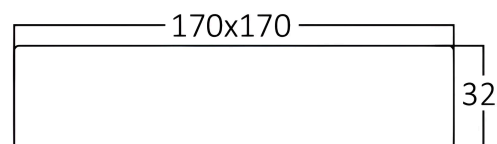

Braytron

FISA TEHNICA

MODEL BP04-31210

DESCRIERE BRY-SMD-SRD-12W-SQR-WHT-4000K-LED PANEL LIGHT

BRAYTRON SRL

MUNICIPIUL BUCUREȘTI, SECTOR 6, BLD. IULIU MANIU, NR.616, CORP B, ET.1,BUCUREȘTI, Sector 6(RO)
info@braytron.com
www.braytron.com

General Characteristics

Model No	:	BP04-31210
Main Family	:	Indoor Lighting
Sub Family	:	LED Small Panel
Type	:	Surface Panel
Body Color	:	White
Lamp Shape	:	Non-Directional
Dimmable	:	Not-Dimmable
Light Source	:	LED
Warranty	:	2 Years
Class	:	CLASS II
IP	:	IP20

Product Characteristics

Wattage	:	12
Color Temperature	:	4000K
Quse Lumen	:	910
Color Rendering Index (CRI)	:	≥80
Energy Efficiency Level	:	F
Beam Angle	:	120°

Electrical Characteristics

Lifetime	:	20000 h
Voltage	:	220-240V 50/60Hz
Power Factor	:	>0,5
Material	:	Aluminium
Working Temperature	:	-20°C ~ +40°C

Dimensions & Weight

P. Length	:	170 mm
P. Width	:	170 mm
P. Height	:	32 mm
Weight	:	234 gr

Package Informations

N.W.	:	9,35 kgs
G.W.	:	11,7 kgs
PCS/CTN	:	40
Length	:	39 cm
Width	:	37 cm
Height	:	37 cm
EAN	:	5949097702013