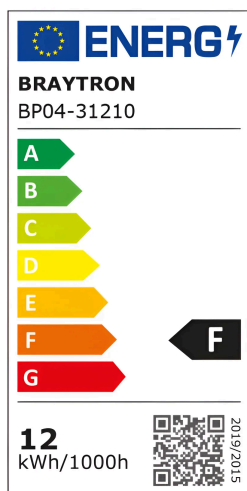

Braytron

FISA TEHNICA

MODEL BP04-31210

DESCRIERE BRY-SMD-SRD-12W-SQR-WHT-4000K-LED PANEL LIGHT

BRAYTRON SRL

MUNICIPIUL BUCUREȘTI, SECTOR 6, BLD. IULIU MANIU, NR.616, CORP B, ET.1,BUCUREȘTI, Sector 6(RO)
info@braytron.com
www.braytron.com

General Characteristics

Model No	:	BP04-31210
Main Family	:	Indoor Lighting
Sub Family	:	LED Small Panel
Type	:	Surface Panel
Body Color	:	White
Lamp Shape	:	Non-Directional
Dimmable	:	Not-Dimmable
Light Source	:	LED
Warranty	:	2 Years
Class	:	CLASS II
IP	:	IP20

Product Characteristics

Wattage	:	12
Color Temperature	:	4000K
Quse Lumen	:	910
Color Rendering Index (CRI)	:	≥80
Energy Efficiency Level	:	F
Beam Angle	:	120°

Electrical Characteristics

Lifetime	:	20000 h
Voltage	:	220-240V 50/60Hz
Power Factor	:	>0,5
Material	:	Aluminium
Working Temperature	:	-20°C ~ +40°C