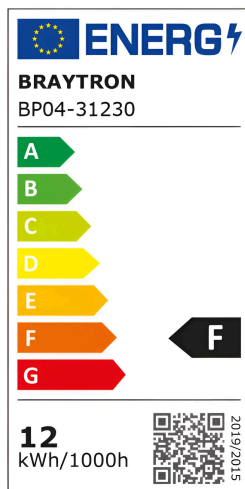

Braytron

FISA TEHNICA

MODEL BP04-31230

DESCRIERE BRY-SMD-SRD-12W-SQR-WHT-6500K-LED PANEL LIGHT

BRAYTRON SRL

MUNICIPIUL BUCUREȘTI, SECTOR 6, BLD. IULIU MANIU, NR.616, CORP B, ET.1,BUCUREȘTI,Sector 6(RO)
info@braytron.com
www.braytron.com

General Characteristics

Model No	:	BP04-31230
Main Family	:	Indoor Lighting
Sub Family	:	LED Small Panel
Type	:	Surface Panel
Body Color	:	White
Lamp Shape	:	Non-Directional
Dimmable	:	Not-Dimmable
Light Source	:	LED
Warranty	:	2 Years
Class	:	CLASS II
IP	:	IP20

Product Characteristics

Wattage	:	12
Color Temperature	:	6500K
Quse Lumen	:	910
Color Rendering Index (CRI)	:	≥80
Energy Efficiency Level	:	F
Beam Angle	:	120°

Electrical Characteristics

Lifetime	:	20000 h
Voltage	:	220-240V 50/60Hz
Power Factor	:	>0,5
Material	:	Aluminium
Working Temperature	:	-20°C ~ +40°C