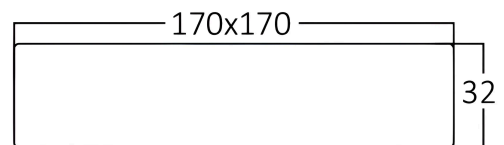

Braytron

FISA TEHNICA

MODEL BP04-31230

DESCRIERE BRY-SMD-SRD-12W-SQR-WHT-6500K-LED PANEL LIGHT

BRAYTRON SRL

MUNICIPIUL BUCUREȘTI, SECTOR 6, BLD. IULIU MANIU, NR.616, CORP B, ET.1,BUCUREȘTI,Sector 6(RO)
info@braytron.com
www.braytron.com

General Characteristics

Model No	:	BP04-31230
Main Family	:	Indoor Lighting
Sub Family	:	LED Small Panel
Type	:	Surface Panel
Body Color	:	White
Lamp Shape	:	Non-Directional
Dimmable	:	Not-Dimmable
Light Source	:	LED
Warranty	:	2 Years
Class	:	CLASS II
IP	:	IP20

Product Characteristics

Wattage	:	12
Color Temperature	:	6500K
Quse Lumen	:	910
Color Rendering Index (CRI)	:	≥80
Energy Efficiency Level	:	F
Beam Angle	:	120°

Electrical Characteristics

Lifetime	:	20000 h
Voltage	:	220-240V 50/60Hz
Power Factor	:	>0,5
Material	:	Aluminium
Working Temperature	:	-20°C ~ +40°C

Dimensions & Weight

P. Length	:	170 mm
P. Width	:	170 mm
P. Height	:	32 mm
Weight	:	234 gr

Package Informations

N.W.	:	9,35 kgs
G.W.	:	11,7 kgs
PCS/CTN	:	40
Length	:	39 cm
Width	:	37 cm
Height	:	37 cm
EAN	:	5949097702020