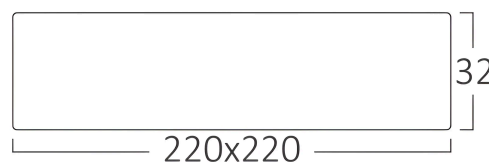

Braytron

FISA TEHNICA

MODEL BP04-31800

DESCRIERE BRY-SMD-SRD-18W-SQR-WHT-3000K-LED PANEL LIGHT

BRAYTRON SRL

MUNICIPIUL BUCUREȘTI, SECTOR 6, BLD. IULIU MANIU, NR.616, CORP B, ET.1,BUCUREȘTI, Sector 6(RO)
info@braytron.com
www.braytron.com

General Characteristics

Model No	:	BP04-31800
Main Family	:	Indoor Lighting
Sub Family	:	LED Small Panel
Type	:	Surface Panel
Body Color	:	White
Lamp Shape	:	Non-Directional
Dimmable	:	Not-Dimmable
Light Source	:	LED
Warranty	:	2 Years
Class	:	CLASS II
IP	:	IP20

Product Characteristics

Wattage	:	18
Color Temperature	:	3000K
Quse Lumen	:	1360
Color Rendering Index (CRI)	:	≥80
Energy Efficiency Level	:	F
Beam Angle	:	120°

Electrical Characteristics

Lifetime	:	20000 h
Voltage	:	220-240V 50/60Hz
Power Factor	:	>0,5
Material	:	Aluminium
Working Temperature	:	-20°C ~ +40°C

Dimensions & Weight

P. Length	:	220 mm
P. Width	:	220 mm
P. Height	:	32 mm
Weight	:	360 gr

Package Informations

N.W.	:	10,8 kgs
G.W.	:	13,75 kgs
PCS/CTN	:	30
Length	:	59 cm
Width	:	48,5 cm
Height	:	25,5 cm
EAN	:	5949097702037