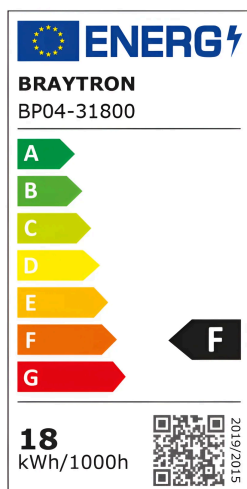

Braytron

FISA TEHNICA

MODEL BP04-31800

DESCRIERE BRY-SMD-SRD-18W-SQR-WHT-3000K-LED PANEL LIGHT

BRAYTRON SRL

MUNICIPIUL BUCUREȘTI, SECTOR 6, BLD. IULIU MANIU, NR.616, CORP B, ET.1,BUCUREȘTI, Sector 6(RO)
info@braytron.com
www.braytron.com

General Characteristics

Model No	:	BP04-31800
Main Family	:	Indoor Lighting
Sub Family	:	LED Small Panel
Type	:	Surface Panel
Body Color	:	White
Lamp Shape	:	Non-Directional
Dimmable	:	Not-Dimmable
Light Source	:	LED
Warranty	:	2 Years
Class	:	CLASS II
IP	:	IP20

Product Characteristics

Wattage	:	18
Color Temperature	:	3000K
Quse Lumen	:	1360
Color Rendering Index (CRI)	:	≥80
Energy Efficiency Level	:	F
Beam Angle	:	120°

Electrical Characteristics

Lifetime	:	20000 h
Voltage	:	220-240V 50/60Hz
Power Factor	:	>0,5
Material	:	Aluminium
Working Temperature	:	-20°C ~ +40°C