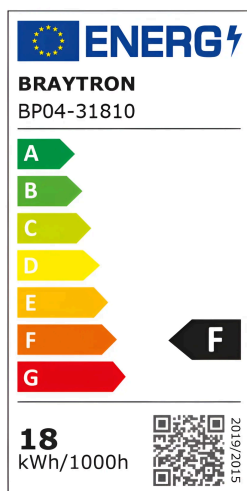

Braytron

FISA TEHNICA

MODEL BP04-31810

DESCRIERE BRY-SMD-SRD-18W-SQR-WHT-4000K-LED PANEL LIGHT

BRAYTRON SRL

MUNICIPIUL BUCUREȘTI, SECTOR 6, BLD. IULIU MANIU, NR.616, CORP B, ET.1,BUCUREȘTI, Sector 6(RO)
info@braytron.com
www.braytron.com

General Characteristics

Model No	:	BP04-31810
Main Family	:	Indoor Lighting
Sub Family	:	LED Small Panel
Type	:	Surface Panel
Body Color	:	White
Lamp Shape	:	Non-Directional
Dimmable	:	Not-Dimmable
Light Source	:	LED
Warranty	:	2 Years
Class	:	CLASS II
IP	:	IP20

Product Characteristics

Wattage	:	18
Color Temperature	:	4000K
Quse Lumen	:	1360
Color Rendering Index (CRI)	:	≥80
Energy Efficiency Level	:	F
Beam Angle	:	120°

Electrical Characteristics

Lifetime	:	20000 h
Voltage	:	220-240V 50/60Hz
Power Factor	:	>0,5
Material	:	Aluminium
Working Temperature	:	-20°C ~ +40°C