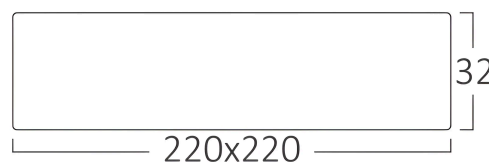

Braytron

FISA TEHNICA

MODEL BP04-31810

DESCRIERE BRY-SMD-SRD-18W-SQR-WHT-4000K-LED PANEL LIGHT

BRAYTRON SRL

MUNICIPIUL BUCUREȘTI, SECTOR 6, BLD. IULIU MANIU, NR.616, CORP B, ET.1,BUCUREȘTI, Sector 6(RO)
info@braytron.com
www.braytron.com

General Characteristics

Model No	:	BP04-31810
Main Family	:	Indoor Lighting
Sub Family	:	LED Small Panel
Type	:	Surface Panel
Body Color	:	White
Lamp Shape	:	Non-Directional
Dimmable	:	Not-Dimmable
Light Source	:	LED
Warranty	:	2 Years
Class	:	CLASS II
IP	:	IP20

Product Characteristics

Wattage	:	18
Color Temperature	:	4000K
Quse Lumen	:	1360
Color Rendering Index (CRI)	:	≥80
Energy Efficiency Level	:	F
Beam Angle	:	120°

Electrical Characteristics

Lifetime	:	20000 h
Voltage	:	220-240V 50/60Hz
Power Factor	:	>0,5
Material	:	Aluminium
Working Temperature	:	-20°C ~ +40°C

Dimensions & Weight

P. Length	:	220 mm
P. Width	:	220 mm
P. Height	:	32 mm
Weight	:	360 gr

Package Informations

N.W.	:	10,8 kgs
G.W.	:	13,75 kgs
PCS/CTN	:	30
Length	:	59 cm
Width	:	48,5 cm
Height	:	25,5 cm
EAN	:	5949097702044