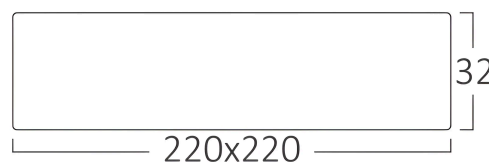

Braytron

FISA TEHNICA

MODEL BP04-31830

DESCRIERE BRY-SMD-SRD-18W-SQR-WHT-6500K-LED PANEL LIGHT

BRAYTRON SRL

MUNICIPIUL BUCUREȘTI, SECTOR 6, BLD. IULIU MANIU, NR.616, CORP B, ET.1,BUCUREȘTI, Sector 6(RO)
info@braytron.com
www.braytron.com

General Characteristics

Model No	:	BP04-31830
Main Family	:	Indoor Lighting
Sub Family	:	LED Small Panel
Type	:	Surface Panel
Body Color	:	White
Lamp Shape	:	Non-Directional
Dimmable	:	Not-Dimmable
Light Source	:	LED
Warranty	:	2 Years
Class	:	CLASS II
IP	:	IP20

Product Characteristics

Wattage	:	18
Color Temperature	:	6500K
Quse Lumen	:	1360
Color Rendering Index (CRI)	:	≥80
Energy Efficiency Level	:	F
Beam Angle	:	120°

Electrical Characteristics

Lifetime	:	20000 h
Voltage	:	220-240V 50/60Hz
Power Factor	:	>0,5
Material	:	Aluminium
Working Temperature	:	-20°C ~ +40°C

Dimensions & Weight

P. Length	:	220 mm
P. Width	:	220 mm
P. Height	:	32 mm
Weight	:	360 gr

Package Informations

N.W.	:	10,8 kgs
G.W.	:	13,75 kgs
PCS/CTN	:	30
Length	:	59 cm
Width	:	48,5 cm
Height	:	25,5 cm
EAN	:	5949097702051