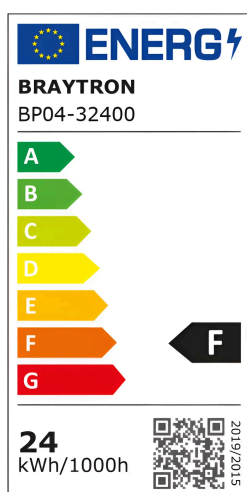

# Braytron

FISA TEHNICA

MODEL BP04-32400

DESCRIERE BRY-SMD-SRD-24W-SQR-WHT-3000K-LED PANEL LIGHT

BRAYTRON SRL

MUNICIPIUL BUCUREȘTI, SECTOR 6, BLD. IULIU MANIU, NR.616, CORP B, ET.1,BUCUREȘTI, Sector 6(RO)  
info@braytron.com  
www.braytron.com

## General Characteristics

Model No	:	BP04-32400
Main Family	:	Indoor Lighting
Sub Family	:	LED Small Panel
Type	:	Surface Panel
Body Color	:	White
Lamp Shape	:	Non-Directional
Dimmable	:	Not-Dimmable
Light Source	:	LED
Warranty	:	2 Years
Class	:	CLASS II
IP	:	IP20

## Product Characteristics

Wattage	:	24
Color Temperature	:	3000K
Quse Lumen	:	1850
Color Rendering Index (CRI)	:	≥80
Energy Efficiency Level	:	F
Beam Angle	:	120°

## Electrical Characteristics

Lifetime	:	20000 h
Voltage	:	220-240V 50/60Hz
Power Factor	:	>0,5
Material	:	Aluminium
Working Temperature	:	-20°C ~ +40°C