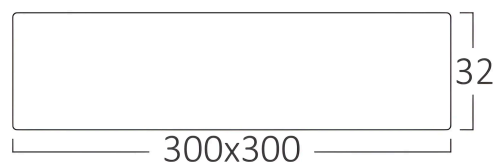

Braytron

FISA TEHNICA

MODEL BP04-32400

DESCRIERE BRY-SMD-SRD-24W-SQR-WHT-3000K-LED PANEL LIGHT

BRAYTRON SRL

MUNICIPIUL BUCUREȘTI, SECTOR 6, BLD. IULIU MANIU, NR.616, CORP B, ET.1,BUCUREȘTI, Sector 6(RO)
info@braytron.com
www.braytron.com