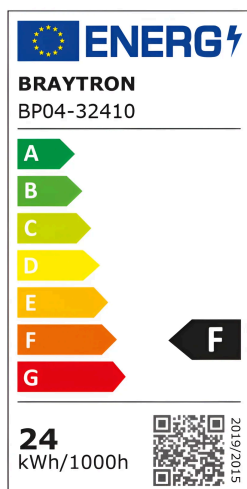

# Braytron

FISA TEHNICA

MODEL BP04-32410

DESCRIERE BRY-SMD-SRD-24W-SQR-WHT-4000K-LED PANEL LIGHT

BRAYTRON SRL

MUNICIPIUL BUCUREȘTI, SECTOR 6, BLD. IULIU MANIU, NR.616, CORP B, ET.1,BUCUREȘTI,Sector 6(RO)  
info@braytron.com  
www.braytron.com

## General Characteristics

Model No	:	BP04-32410
Main Family	:	Indoor Lighting
Sub Family	:	LED Small Panel
Type	:	Surface Panel
Body Color	:	White
Lamp Shape	:	Non-Directional
Dimmable	:	Not-Dimmable
Light Source	:	LED
Warranty	:	2 Years
Class	:	CLASS II
IP	:	IP20

## Product Characteristics

Wattage	:	24
Color Temperature	:	4000K
Quse Lumen	:	1850
Color Rendering Index (CRI)	:	≥80
Energy Efficiency Level	:	F
Beam Angle	:	120°

## Electrical Characteristics

Lifetime	:	20000 h
Voltage	:	220-240V 50/60Hz
Power Factor	:	>0,5
Material	:	Aluminium
Working Temperature	:	-20°C ~ +40°C