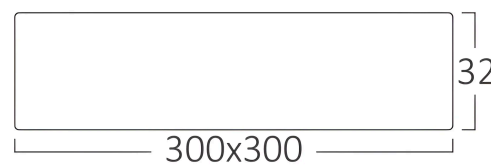

Braytron

FISA TEHNICA

MODEL BP04-32430

DESCRIERE BRY-SMD-SRD-24W-SQR-WHT-6500K-LED PANEL LIGHT

BRAYTRON SRL

MUNICIPIUL BUCUREȘTI, SECTOR 6, BLD. IULIU MANIU, NR.616, CORP B, ET.1,BUCUREȘTI,Sector 6(RO)
info@braytron.com
www.braytron.com

General Characteristics

Model No	:	BP04-32430
Main Family	:	Indoor Lighting
Sub Family	:	LED Small Panel
Type	:	Surface Panel
Body Color	:	White
Lamp Shape	:	Non-Directional
Dimmable	:	Not-Dimmable
Light Source	:	LED
Warranty	:	2 Years
Class	:	CLASS II
IP	:	IP20

Product Characteristics

Wattage	:	24
Color Temperature	:	6500K
Quse Lumen	:	1850
Color Rendering Index (CRI)	:	≥80
Energy Efficiency Level	:	F
Beam Angle	:	120°

Electrical Characteristics

Lifetime	:	20000 h
Voltage	:	220-240V 50/60Hz
Power Factor	:	>0,5
Material	:	Aluminium
Working Temperature	:	-20°C ~ +40°C

Dimensions & Weight

P. Length	:	300 mm
P. Width	:	300 mm
P. Height	:	32 mm
Weight	:	610 gr

Package Informations

N.W.	:	6,1 kgs
G.W.	:	7,75 kgs
PCS/CTN	:	10
Length	:	39 cm
Width	:	33 cm
Height	:	32,5 cm
EAN	:	5949097702082