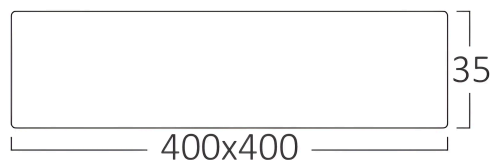

Braytron

FISA TEHNICA

MODEL BP04-33630

DESCRIERE BRY-SMD-SRD-36W-SQR-WHT-6500K-LED PANEL

BRAYTRON SRL

MUNICIPIUL BUCUREȘTI, SECTOR 6, BLD. IULIU MANIU, NR.616, CORP B, ET.1,BUCUREȘTI, Sector 6(RO)
info@braytron.com
www.braytron.com

General Characteristics

Model No	:	BP04-33630
Main Family	:	Indoor Lighting
Sub Family	:	LED Small Panel
Type	:	Surface Panel
Body Color	:	White
Lamp Shape	:	Non-Directional
Dimmable	:	Not-Dimmable
Light Source	:	LED
Warranty	:	2 Years
Class	:	CLASS II
IP	:	IP20

Product Characteristics

Wattage	:	36
Color Temperature	:	6500K
Quse Lumen	:	3720
Color Rendering Index (CRI)	:	≥80
Energy Efficiency Level	:	F
Beam Angle	:	120°

Electrical Characteristics

Lifetime	:	20000 h
Voltage	:	220-240V 50/60Hz
Power Factor	:	>0,9
Material	:	Aluminium
Working Temperature	:	-20°C ~ +40°C

Dimensions & Weight

P. Length	:	400 mm
P. Width	:	400 mm
P. Height	:	35 mm
Weight	:	1110 gr

Package Informations

N.W.	:	11,10 kgs
G.W.	:	14,40 kgs
PCS/CTN	:	10
Length	:	510 mm
Width	:	460 mm
Height	:	460 mm
EAN	:	5949097708862