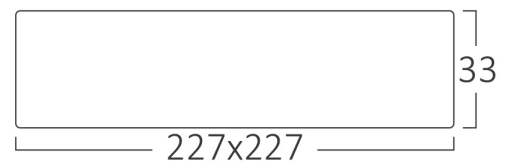

Braytron

TECHNICAL DATA SHEET

MODEL	BP04-61800
DESCRIPTION	BRY-SMD-SRP-18W-SQR-WHT-3000K-LED PANEL

IP40

BRAYTRON SRL

MUNICIPIUL BUCUREȘTI, SECTOR 6, BLD. IULIU MANIU, NR.616, CORP B, ET.1,BUCUREȘTI, Sector 6(RO)
info@braytron.com
www.braytron.com

General Characteristics

Model No	:	BP04-61800
Main Family	:	Indoor Lighting
Sub Family	:	LED Small Panel
Type	:	Surface Frame
Body Color	:	White
Lamp Shape	:	Non-Directional
Dimmable	:	Not-Dimmable
Light Source	:	LED
Warranty	:	2 years
Class	:	Class II
IP	:	IP40

Product Characteristics

Wattage	:	18
Color Temperature	:	3000K
Quse Lumen	:	1760
Color Rendering Index (CRI)	:	>80
Energy Efficiency Level	:	F
Beam Angle	:	120°

Electrical Characteristics

Lifetime	:	20000 h
Voltage	:	220-240V 50/60Hz
Power Factor	:	>0,5
Material	:	PC
Working Temperature	:	-20°C ~ +40°C

Dimensions & Weight

P. Length	:	227 mm
P. Width	:	227 mm
P. Height	:	33 mm
Weight	:	360 gr

Package Informations

N.W.	:	7,20 kgs
G.W.	:	9,50 kgs
PCS/CTN	:	20
Length	:	490 mm
Width	:	490 mm
Height	:	240 mm
EAN	:	5949097712326