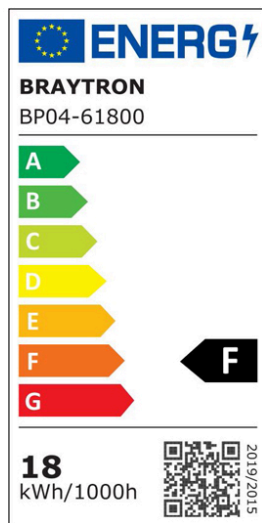

Braytron

TECHNICAL DATA SHEET

MODEL	BP04-61800
DESCRIPTION	BRY-SMD-SRP-18W-SQR-WHT-3000K-LED PANEL

IP40

BRAYTRON SRL

MUNICIPIUL BUCUREȘTI, SECTOR 6, BLD. IULIU MANIU, NR.616, CORP B, ET.1,BUCUREȘTI, Sector 6(RO)
info@braytron.com
www.braytron.com

General Characteristics

Model No	:	BP04-61800
Main Family	:	Indoor Lighting
Sub Family	:	LED Small Panel
Type	:	Surface Frame
Body Color	:	White
Lamp Shape	:	Non-Directional
Dimmable	:	Not-Dimmable
Light Source	:	LED
Warranty	:	2 years
Class	:	Class II
IP	:	IP40

Product Characteristics

Wattage	:	18
Color Temperature	:	3000K
Quse Lumen	:	1760
Color Rendering Index (CRI)	:	>80
Energy Efficiency Level	:	F
Beam Angle	:	120°

Electrical Characteristics

Lifetime	:	20000 h
Voltage	:	220-240V 50/60Hz
Power Factor	:	>0,5
Material	:	PC
Working Temperature	:	-20°C ~ +40°C