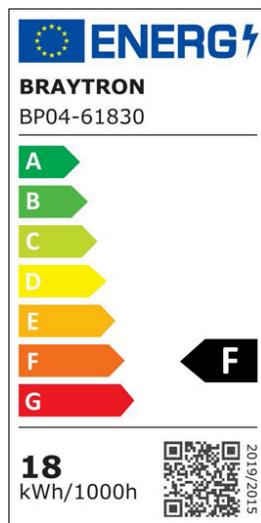

Braytron

TECHNICAL DATA SHEET

MODEL	BP04-61830
DESCRIPTION	BRY-SMD-SRP-18W-SQR-WHT-6500K-LED PANEL

IP40

BRAYTRON SRL

MUNICIPIUL BUCUREȘTI, SECTOR 6, BLD. IULIU MANIU, NR.616, CORP B, ET.1,BUCUREȘTI, Sector 6(RO)
info@braytron.com
www.braytron.com

General Characteristics

Model No	:	BP04-61830
Main Family	:	Indoor Lighting
Sub Family	:	LED Small Panel
Type	:	Surface Frame
Body Color	:	White
Lamp Shape	:	Non-Directional
Dimmable	:	Not-Dimmable
Light Source	:	LED
Warranty	:	2 years
Class	:	Class II
IP	:	IP40

Product Characteristics

Wattage	:	18
Color Temperature	:	6500K
Quse Lumen	:	1760
Color Rendering Index (CRI)	:	>80
Energy Efficiency Level	:	F
Beam Angle	:	120°

Electrical Characteristics

Lifetime	:	20000 h
Voltage	:	220-240V 50/60Hz
Power Factor	:	>0,5
Material	:	PC
Working Temperature	:	-20°C ~ +40°C