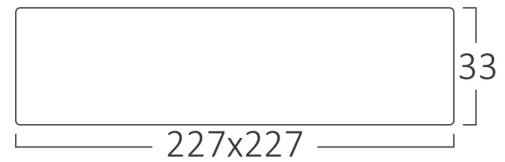

Braytron

TECHNICAL DATA SHEET

MODEL	BP04-61830
DESCRIPTION	BRY-SMD-SRP-18W-SQR-WHT-6500K-LED PANEL

IP40

BRAYTRON SRL

MUNICIPIUL BUCUREȘTI, SECTOR 6, BLD. IULIU MANIU, NR.616, CORP B, ET.1,BUCUREȘTI, Sector 6(RO)
info@braytron.com
www.braytron.com

General Characteristics

Model No	:	BP04-61830
Main Family	:	Indoor Lighting
Sub Family	:	LED Small Panel
Type	:	Surface Frame
Body Color	:	White
Lamp Shape	:	Non-Directional
Dimmable	:	Not-Dimmable
Light Source	:	LED
Warranty	:	2 years
Class	:	Class II
IP	:	IP40

Product Characteristics

Wattage	:	18
Color Temperature	:	6500K
Quse Lumen	:	1760
Color Rendering Index (CRI)	:	>80
Energy Efficiency Level	:	F
Beam Angle	:	120°

Electrical Characteristics

Lifetime	:	20000 h
Voltage	:	220-240V 50/60Hz
Power Factor	:	>0,5
Material	:	PC
Working Temperature	:	-20°C ~ +40°C

Dimensions & Weight

P. Length	:	227 mm
P. Width	:	227 mm
P. Height	:	33 mm
Weight	:	360 gr

Package Informations

N.W.	:	7,20 kgs
G.W.	:	9,50 kgs
PCS/CTN	:	20
Length	:	490 mm
Width	:	490 mm
Height	:	240 mm
EAN	:	5949097712340