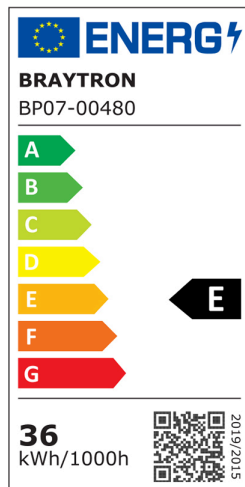

Braytron

TECHNICAL DATA SHEET

MODEL	BP07-00480
DESCRIPTION	BRY-JADE-SLR-WHT-RND-36W-3IN1-CEILING LIGHT

BRAYTRON SRL

MUNICIPIUL BUCUREȘTI, SECTOR 6, BLD. IULIU MANIU, NR.616, CORP B, ET.1,BUCUREȘTI, Sector 6(RO)
info@braytron.com
www.braytron.com

General Characteristics

Model No	:	BP07-00480
Main Family	:	Indoor Lighting
Sub Family	:	Ceiling Light
Type	:	Ceiling Light
Body Color	:	White
Lamp Shape	:	Non-Directional
Dimmable	:	Not-Dimmable
Light Source	:	LED
Warranty	:	3 Years
Class	:	CLASS II
IP	:	IP40

Product Characteristics

Wattage	:	36
Color Temperature	:	3IN1
Quse Lumen	:	3200
Color Rendering Index (CRI)	:	≥80
Energy Efficiency Level	:	E
Beam Angle	:	120°

Electrical Characteristics

Lifetime	:	20000 h
Voltage	:	220-240V 50/60Hz
Power Factor	:	>0,9
Material	:	ABS
Working Temperature	:	-20°C ~ +40°C