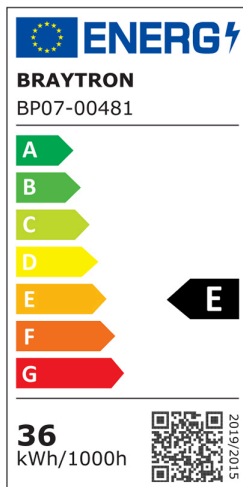

Braytron

TECHNICAL DATA SHEET

MODEL	BP07-00481
DESCRIPTION	BRY-JADE-SLR-BLC-RND-36W-3IN1-CEILING LIGHT

BRAYTRON SRL

MUNICIPIUL BUCUREȘTI, SECTOR 6, BLD. IULIU MANIU, NR.616, CORP B, ET.1,BUCUREȘTI,Sector 6(RO)
info@braytron.com
www.braytron.com