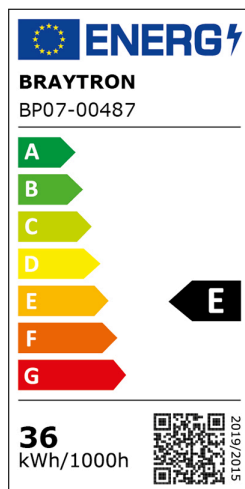

Braytron

TECHNICAL DATA SHEET

MODEL	BP07-00487
DESCRIPTION	BRY-JADE-SLR-WDN-RND-36W-3IN1-CEILING LIGHT

BRAYTRON SRL

MUNICIPIUL BUCUREȘTI, SECTOR 6, BLD. IULIU MANIU, NR.616, CORP B, ET.1,BUCUREȘTI, Sector 6(RO)
info@braytron.com
www.braytron.com

General Characteristics

Model No	:	BP07-00487
Main Family	:	Indoor Lighting
Sub Family	:	Ceiling Light
Type	:	Ceiling Light
Body Color	:	Wooden
Lamp Shape	:	Non-Directional
Dimmable	:	Not-Dimmable
Light Source	:	LED
Warranty	:	3 Years
Class	:	CLASS II
IP	:	IP40

Product Characteristics

Wattage	:	36
Color Temperature	:	3IN1
Quse Lumen	:	3200
Color Rendering Index (CRI)	:	≥80
Energy Efficiency Level	:	E
Beam Angle	:	120°

Electrical Characteristics

Lifetime	:	20000 h
Voltage	:	220-240V 50/60Hz
Power Factor	:	>0,9
Material	:	ABS
Working Temperature	:	-20°C ~ +40°C