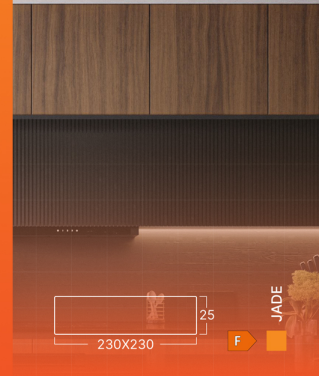

Braytron

LED
CEILING LIGHT

MODEL NO: BP07-10280

20w - 1980lm

ULTRA SLIM
CLICK-IN MOUNTING

3CCT SWITCH

LED

IP40