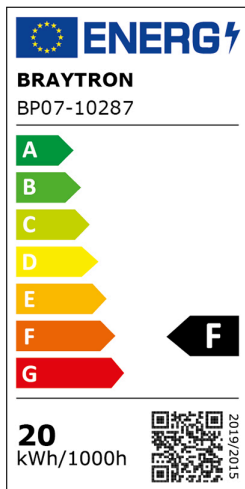

## TECHNICAL DATA SHEET

MODEL	BP07-10287
DESCRIPTION	BRY-JADE-SLR-WDN-SQR-20W-3IN1-CEILING LIGHT

IP40

3 CCT

BRAYTRON SRL

MUNICIPIUL BUCUREȘTI, SECTOR 6, BLD. IULIU MANIU, NR.616, CORP B, ET.1,BUCUREȘTI,Sector 6(RO)  
info@braytron.com  
www.braytron.com

### General Characteristics

Model No	:	BP07-10287
Main Family	:	Indoor Lighting
Sub Family	:	Ceiling Light
Type	:	Ceiling Light
Body Color	:	Wooden
Lamp Shape	:	Non-Directional
Dimmable	:	Not-Dimmable
Light Source	:	LED
Warranty	:	3 Years
Class	:	CLASS II
IP	:	IP40

### Product Characteristics

Wattage	:	20
Color Temperature	:	3IN1
Quse Lumen	:	1600
Color Rendering Index (CRI)	:	≥80
Energy Efficiency Level	:	F
Beam Angle	:	120°