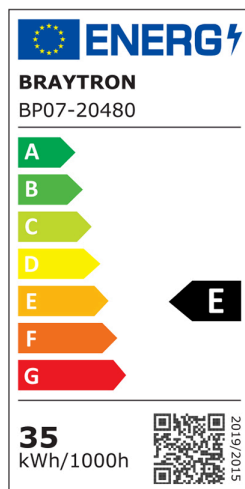

Braytron

TECHNICAL DATA SHEET

MODEL	BP07-20480
DESCRIPTION	BRY-JADE-G2-SLR-WHT-RND-35W-5IN1-CEILING LIGHT

IP40

5 CCT

BRAYTRON SRL

MUNICIPIUL BUCUREȘTI, SECTOR 6, BLD. IULIU MANIU, NR.616, CORP B, ET.1,BUCUREȘTI, Sector 6(RO)
info@braytron.com
www.braytron.com

General Characteristics

Model No	:	BP07-20480
Main Family	:	Indoor Lighting
Sub Family	:	Ceiling Light
Type	:	Ceiling Light
Body Color	:	White
Lamp Shape	:	Non-Directional
Warranty	:	3 Years
Class	:	CLASS II
IP	:	IP40

Product Characteristics

Wattage	:	35
Color Temperature	:	51N1
Quse Lumen	:	3200
Color Rendering Index (CRI)	:	≥80
Energy Efficiency Level	:	E

Electrical Characteristics

Lifetime	:	20000 h
Voltage	:	220-240V 50/60Hz
Power Factor	:	>0,9
Material	:	ABS+PS
Working Temperature	:	-20°C ~ +40°C

Dimensions & Weight

Diameter	:	400 mm
P. Height	:	30 mm

Package Informations

PCS/CTN	:	5
Length	:	42,5 cm
Width	:	19,5 cm
Height	:	42 cm
EAN	:	5949097749650