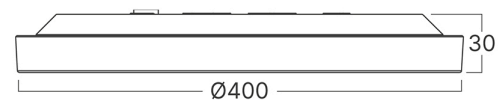

BRAYTRON SRL

MUNICIPIUL BUCUREȘTI, SECTOR 6, BLD. IULIU MANIU, NR.616, CORP B, ET.1,BUCUREȘTI, Sector 6(RO)
info@braytron.com
www.braytron.com