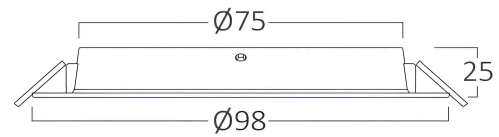

Braytron

TECHNICAL DATA SHEET

MODEL	BP11-00600
DESCRIPTION	BRY-DW11-6W-PLS-3000K-DOWNLIGHT

BRAYTRON SRL

MUNICIPIUL BUCUREȘTI, SECTOR 6, BLD. IULIU MANIU, NR.616, CORP B, ET.1,BUCUREȘTI, Sector 6(RO)
info@braytron.com
www.braytron.com