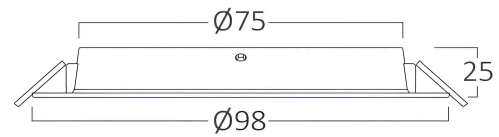

Braytron

TECHNICAL DATA SHEET

MODEL	BP11-00610
DESCRIPTION	BRY-DW11-6W-PLS-4000K-DOWNLIGHT

BRAYTRON SRL

MUNICIPIUL BUCUREȘTI, SECTOR 6, BLD. IULIU MANIU, NR.616, CORP B, ET.1,BUCUREȘTI, Sector 6(RO)
info@braytron.com
www.braytron.com