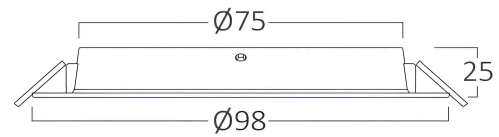

Braytron

TECHNICAL DATA SHEET

MODEL	BP11-00630
DESCRIPTION	BRY-DW11-6W-PLS-6500K-DOWNLIGHT

BRAYTRON SRL

MUNICIPIUL BUCUREȘTI, SECTOR 6, BLD. IULIU MANIU, NR.616, CORP B, ET.1,BUCUREȘTI, Sector 6(RO)
info@braytron.com
www.braytron.com