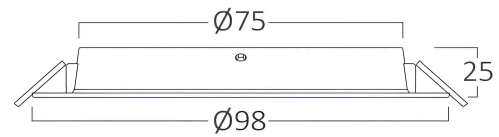

Braytron

TECHNICAL DATA SHEET

MODEL	BP11-00680
DESCRIPTION	BRY-DW11-6W-PLS-3IN1-DOWNLIGHT

BRAYTRON SRL

MUNICIPIUL BUCUREȘTI, SECTOR 6, BLD. IULIU MANIU, NR.616, CORP B, ET.1,BUCUREȘTI, Sector 6(RO)
info@braytron.com
www.braytron.com