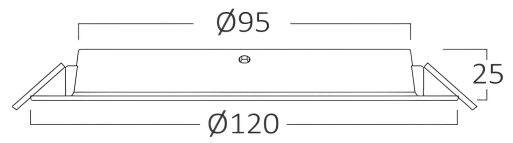

Braytron

TECHNICAL DATA SHEET

MODEL	BP11-00800
DESCRIPTION	BRY-DW11-8W-PLS-3000K-DOWNLIGHT

BRAYTRON SRL

MUNICIPIUL BUCUREȘTI, SECTOR 6, BLD. IULIU MANIU, NR.616, CORP B, ET.1,BUCUREȘTI, Sector 6(RO)
info@braytron.com
www.braytron.com