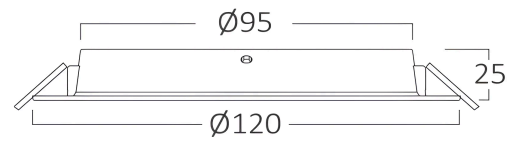

Braytron

TECHNICAL DATA SHEET

MODEL	BP11-00810
DESCRIPTION	BRY-DW11-8W-PLS-4000K-DOWNLIGHT

BRAYTRON SRL

MUNICIPIUL BUCUREȘTI, SECTOR 6, BLD. IULIU MANIU, NR.616, CORP B, ET.1,BUCUREȘTI, Sector 6(RO)
info@braytron.com
www.braytron.com