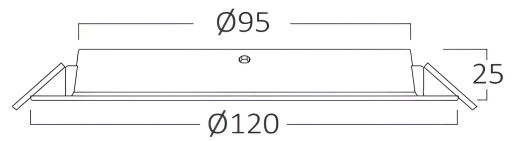

Braytron

TECHNICAL DATA SHEET

MODEL	BP11-00830
DESCRIPTION	BRY-DW11-8W-PLS-6500K-DOWNLIGHT

BRAYTRON SRL

MUNICIPIUL BUCUREȘTI, SECTOR 6, BLD. IULIU MANIU, NR.616, CORP B, ET.1,BUCUREȘTI, Sector 6(RO)
info@braytron.com
www.braytron.com