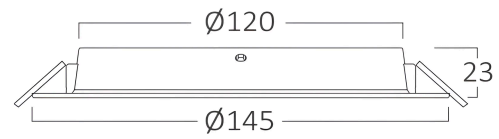

Braytron

TECHNICAL DATA SHEET

MODEL	BP11-01210
DESCRIPTION	BRY-DW11-12W-PLS-4000K-DOWNLIGHT

BRAYTRON SRL

MUNICIPIUL BUCUREȘTI, SECTOR 6, BLD. IULIU MANIU, NR.616, CORP B, ET.1,BUCUREȘTI, Sector 6(RO)
info@braytron.com
www.braytron.com