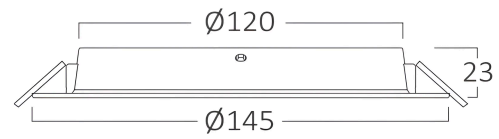

Braytron

TECHNICAL DATA SHEET

MODEL	BP11-01230
DESCRIPTION	BRY-DW11-12W-PLS-6500K-DOWNLIGHT

BRAYTRON SRL

MUNICIPIUL BUCUREȘTI, SECTOR 6, BLD. IULIU MANIU, NR.616, CORP B, ET.1,BUCUREȘTI, Sector 6(RO)
info@braytron.com
www.braytron.com