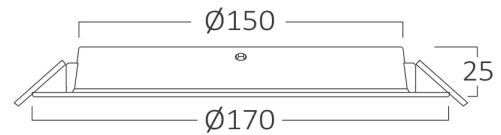

Braytron

TECHNICAL DATA SHEET

MODEL	BP11-01600
DESCRIPTION	BRY-DW11-16W-PLS-3000K-DOWNLIGHT

BRAYTRON SRL

MUNICIPIUL BUCUREȘTI, SECTOR 6, BLD. IULIU MANIU, NR.616, CORP B, ET.1,BUCUREȘTI, Sector 6(RO)
info@braytron.com
www.braytron.com