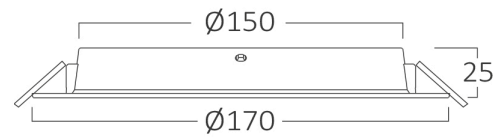

Braytron

TECHNICAL DATA SHEET

MODEL	BP11-01600
DESCRIPTION	BRY-DW11-16W-PLS-3000K-DOWNLIGHT

BRAYTRON SRL

MUNICIPIUL BUCUREȘTI, SECTOR 6, BLD. IULIU MANIU, NR.616, CORP B, ET.1,BUCUREȘTI, Sector 6(RO)
info@braytron.com
www.braytron.com