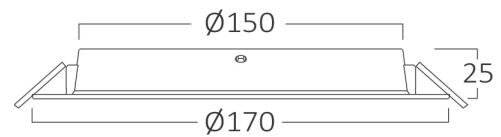

Braytron

TECHNICAL DATA SHEET

MODEL	BP11-01610
DESCRIPTION	BRY-DW11-16W-PLS-4000K-DOWNLIGHT

BRAYTRON SRL

MUNICIPIUL BUCUREȘTI, SECTOR 6, BLD. IULIU MANIU, NR.616, CORP B, ET.1,BUCUREȘTI, Sector 6(RO)
info@braytron.com
www.braytron.com