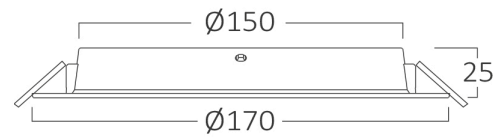

Braytron

TECHNICAL DATA SHEET

MODEL	BP11-01610
DESCRIPTION	BRY-DW11-16W-PLS-4000K-DOWNLIGHT

BRAYTRON SRL

MUNICIPIUL BUCUREȘTI, SECTOR 6, BLD. IULIU MANIU, NR.616, CORP B, ET.1,BUCUREȘTI, Sector 6(RO)
info@braytron.com
www.braytron.com