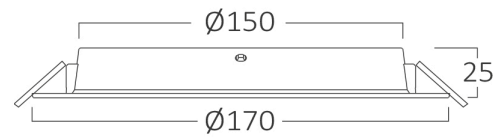

Braytron

TECHNICAL DATA SHEET

MODEL	BP11-01630
DESCRIPTION	BRY-DW11-16W-PLS-6500K-DOWNLIGHT

BRAYTRON SRL

MUNICIPIUL BUCUREȘTI, SECTOR 6, BLD. IULIU MANIU, NR.616, CORP B, ET.1,BUCUREȘTI, Sector 6(RO)
info@braytron.com
www.braytron.com