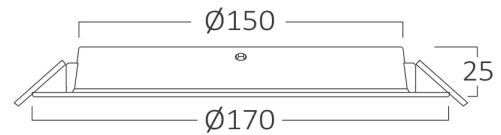

Braytron

TECHNICAL DATA SHEET

MODEL	BP11-01630
DESCRIPTION	BRY-DW11-16W-PLS-6500K-DOWNLIGHT

BRAYTRON SRL

MUNICIPIUL BUCUREȘTI, SECTOR 6, BLD. IULIU MANIU, NR.616, CORP B, ET.1,BUCUREȘTI, Sector 6(RO)
info@braytron.com
www.braytron.com