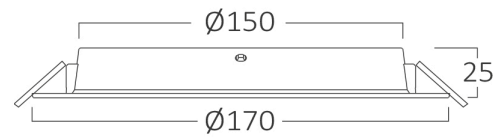

Braytron

TECHNICAL DATA SHEET

MODEL	BP11-01680
DESCRIPTION	BRY-DW11-16W-PLS-3IN1-DOWNLIGHT

BRAYTRON SRL

MUNICIPIUL BUCUREȘTI, SECTOR 6, BLD. IULIU MANIU, NR.616, CORP B, ET.1,BUCUREȘTI, Sector 6(RO)
info@braytron.com
www.braytron.com