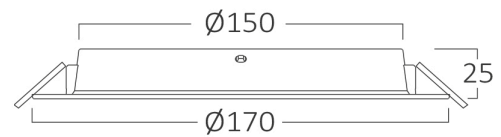

Braytron

TECHNICAL DATA SHEET

MODEL	BP11-01680
DESCRIPTION	BRY-DW11-16W-PLS-3IN1-DOWNLIGHT

BRAYTRON SRL

MUNICIPIUL BUCUREȘTI, SECTOR 6, BLD. IULIU MANIU, NR.616, CORP B, ET.1,BUCUREȘTI, Sector 6(RO)
info@braytron.com
www.braytron.com