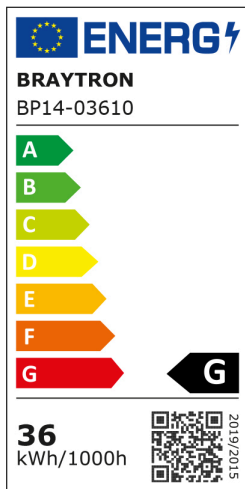

## TECHNICAL DATA SHEET

MODEL	BP14-03610
DESCRIPTION	BRY-SMD-RBL-36W-8INC-WHT-4000K-SMD LED PANEL LIGHT

BRAYTRON SRL

MUNICIPIUL BUCUREȘTI, SECTOR 6, BLD. IULIU MANIU, NR.616, CORP B, ET.1,BUCUREȘTI, Sector 6(RO)  
info@braytron.com  
www.braytron.com

### General Characteristics

Model No	:	BP14-03610
Main Family	:	Indoor Lighting
Sub Family	:	LED Downlight
Type	:	Recessed Panel
Body Color	:	White
Lamp Shape	:	Non-Directional
Warranty	:	2 Years
Class	:	CLASS II
IP	:	IP20

### Product Characteristics

Wattage	:	36
Color Temperature	:	4000K
Quse Lumen	:	2780
Color Rendering Index (CRI)	:	≥70
Energy Efficiency Level	:	G

### Electrical Characteristics

Lifetime	:	15000 h
Voltage	:	220-240V 50/60Hz
Power Factor	:	>0,5
Material	:	Aluminium
Working Temperature	:	-20°C ~ +40°C