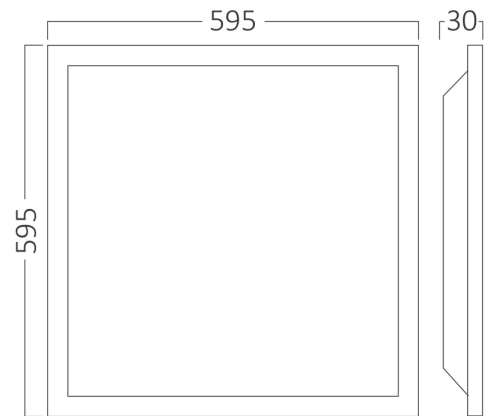

Braytron

TECHNICAL DATA SHEET

MODEL	BP27-46630
DESCRIPTION	BRY-PANELLED-RL-40W-595x595-6500K-LED PANEL

IP40

BRAYTRON SRL

MUNICIPIUL BUCUREȘTI, SECTOR 6, BLD. IULIU MANIU, NR.616, CORP B, ET.1,BUCUREȘTI, Sector 6(RO)
info@braytron.com
www.braytron.com

General Characteristics

Model No	:	BP27-46630
Main Family	:	Indoor Lighting
Sub Family	:	LED Big Panel
Type	:	Recessed Panel
Body Color	:	White
Lamp Shape	:	Non-Directional
Dimmable	:	Not-Dimmable
Light Source	:	LED
Warranty	:	3 Years
Class	:	CLASS I
IP	:	IP40

Product Characteristics

Wattage	:	40
Color Temperature	:	6500K
Quse Lumen	:	4800
Color Rendering Index (CRI)	:	≥80
Energy Efficiency Level	:	E
Beam Angle	:	110°

Electrical Characteristics

Lifetime	:	20000 h
Voltage	:	220-240V 50/60Hz
Power Factor	:	>0,9
Material	:	Metal+PS
Working Temperature	:	-20°C ~ +40°C

Dimensions & Weight

P. Length	:	595 mm
P. Width	:	595 mm
P. Height	:	30 mm
Weight	:	1200 gr

Package Informations

N.W.	:	12 kgs
G.W.	:	13,1 kgs
PCS/CTN	:	10
Length	:	63 cm
Width	:	34 cm
Height	:	64 cm
EAN	:	5949097746062