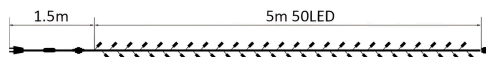

BRAYTRON SRL

MUNICIPIUL BUCUREȘTI, SECTOR 6, BLD. IULIU MANIU, NR.616, CORP B, ET.1,BUCUREȘTI, Sector 6(RO)

info@braytron.com

www.braytron.com