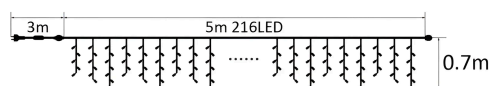

Braytron

TECHNISCHES DATENBLATT

MODELL

BS03-00060

BESCHREIBUNG

BRY-GHIRLANDE-216LED-5MT-WHT-3000K-220V LED GHIRLANDE

Braytron TECHNICAL DATA

GHIRLANDE EXTENSIBILE

3m 5m 216LED

COD PRODUS	TENSIUNE (VOLT) (VOLT)	NUMAR DE BECURSI	IP	PUTERE (WAT)	LUNGIME (M)	CULOARE CABLU	CULOARE LUMINA
BS03-00060	170-240VAC	216/SET	IP44	7W/SET	5MT	ALB	ALB CALD
BS03-00063	170-240VAC	216/SET	IP44	7W/SET	5MT	ALB	ALB RECE
BS03-00064	170-240VAC	216/SET	IP44	7W/SET	5MT	ALB	ROSU
BS03-00068	170-240VAC	216/SET	IP44	7W/SET	5MT	ALB	ALBASTRU

- Factorul de calitate este 1 (clasa de alimentare).
- Sursa de lumina este destinata folosirii in scop decorativ, nu pentru lumina.
- Cantitatea totala maxima autorizata pentru conectare "cap la cap" pe o singura alimentare sunt 2 bucati.

Braytron TECHNICAL DATA

GHIRLANDE EXTENSIBILE CU FLASH

3m 5m 216LED

COD PRODUS	TENSIUNE (VOLT) (VOLT)	NUMAR DE BECURSI	IP	PUTERE (WAT)	LUNGIME (M)	CULOARE CABLU	CULOARE LUMINA
BS03-00070	170-240VAC	54xBL/SET	IP44	4W/SET	1.5MT	ALB	ALB CALD
BS03-00073	170-240VAC	54xBL/SET	IP44	4W/SET	1.5MT	ALB	ALB RECE
BS03-00074	170-240VAC	54xBL/SET	IP44	4W/SET	1.5MT	ALB	ROSU
BS03-00078	170-240VAC	54xBL/SET	IP44	4W/SET	1.5MT	ALB	ALBASTRU

- Factorul de calitate este 1 (clasa de alimentare).
- Sursa de lumina este destinata folosirii in scop decorativ, nu pentru lumina.
- Cantitatea totala maxima autorizata pentru conectare "cap la cap" pe o singura alimentare sunt 2 bucati.

Braytron TECHNICAL DATA

GHIRLANDE EXTENSIBILE

3m 5m 216LED

COD PRODUS	TENSIUNE (VOLT) (VOLT)	NUMAR DE BECURSI	IP	PUTERE (WAT)	LUNGIME (M)	CULOARE CABLU	CULOARE LUMINA
BS03-00060	170-240VAC	216/SET	IP44	7W/SET	5MT	ALB	ALB CALD
BS03-00063	170-240VAC	216/SET	IP44	7W/SET	5MT	ALB	ALB RECE
BS03-00064	170-240VAC	216/SET	IP44	7W/SET	5MT	ALB	ROSU
BS03-00068	170-240VAC	216/SET	IP44	7W/SET	5MT	ALB	ALBASTRU

- Factorul de calitate este 1 (clasa de alimentare).
- Sursa de lumina este destinata folosirii in scop decorativ, nu pentru lumina.
- Cantitatea totala maxima autorizata pentru conectare "cap la cap" pe o singura alimentare sunt 2 bucati.

Braytron TECHNICAL DATA

GHIRLANDE EXTENSIBILE CU FLASH

3m 5m 216LED

COD PRODUS	TENSIUNE (VOLT) (VOLT)	NUMAR DE BECURSI	IP	PUTERE (WAT)	LUNGIME (M)	CULOARE CABLU	CULOARE LUMINA
BS03-00070	170-240VAC	54xBL/SET	IP44	4W/SET	1.5MT	ALB	ALB CALD
BS03-00073	170-240VAC	54xBL/SET	IP44	4W/SET	1.5MT	ALB	ALB RECE
BS03-00074	170-240VAC	54xBL/SET	IP44	4W/SET	1.5MT	ALB	ROSU
BS03-00078	170-240VAC	54xBL/SET	IP44	4W/SET	1.5MT	ALB	ALBASTRU

- Factorul de calitate este 1 (clasa de alimentare).
- Sursa de lumina este destinata folosirii in scop decorativ, nu pentru lumina.
- Cantitatea totala maxima autorizata pentru conectare "cap la cap" pe o singura alimentare sunt 2 bucati.

BRAYTRON SRL

MUNICIPIUL BUCUREȘTI, SECTOR 6, BLD. IULIU MANIU, NR.616, CORP B, ET.1,BUCUREȘTI,Sector 6(RO)

info@braytron.com

www.braytron.com