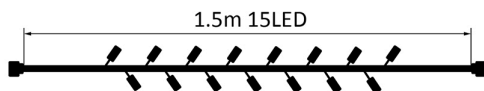

Braytron PERDELE EXTENSIBILE

1.5m 15LED

COD PRODUS	VITRAGE (VOLT) (VOLT)	NUMAR DE BECURI	IP	PUTERE (WAT)	LUNGIME (M)	CULOARE CABLU	CULOARE LIMBINA
BS03-00090	170-240VAC	15L/SET	IP44	1W/SET	1.5HT	ALB	ALB COLD
BS03-00091	170-240VAC	15L/SET	IP44	1W/SET	1.5HT	ALB	ALB SECE
BS03-00092	170-240VAC	15L/SET	IP44	1W/SET	1.5HT	ALB	ROSU
BS03-00093	170-240VAC	15L/SET	IP44	1W/SET	1.5HT	ALB	ALBASTRU

- Funcționează cu orice tip de cablu de alimentare.
- Sursa de lumină este destinată folosirii în scop decorativ, nu pentru iluminat.
- Consultați tabelul maximă autorizată pentru conectare "top la cap" pe o singură alimentare. Sunați la bucuri.

Braytron PERDELE EXTENSIBILE

3m 30LED

COD PRODUS	VITRAGE (VOLT) (VOLT)	NUMAR DE BECURI	IP	PUTERE (WAT)	LUNGIME (M)	CULOARE CABLU	CULOARE LIMBINA
BS03-00100	170-240VAC	30L/SET	IP44	2W/SET	3HT	ALB	ALB COLD
BS03-00101	170-240VAC	30L/SET	IP44	2W/SET	3HT	ALB	ALB SECE
BS03-00102	170-240VAC	30L/SET	IP44	2W/SET	3HT	ALB	ROSU
BS03-00103	170-240VAC	30L/SET	IP44	2W/SET	3HT	ALB	ALBASTRU

- Funcționează cu orice tip de cablu de alimentare.
- Sursa de lumină este destinată folosirii în scop decorativ, nu pentru iluminat.
- Consultați tabelul maximă autorizată pentru conectare "top la cap" pe o singură alimentare. Sunați la bucuri.

BRAYTRON SRL

MUNICIPIUL BUCUREȘTI, SECTOR 6, BLD. IULIU MANIU, NR.616, CORP B, ET.1,BUCUREȘTI,Sector 6(RO)

info@braytron.com

www.braytron.com